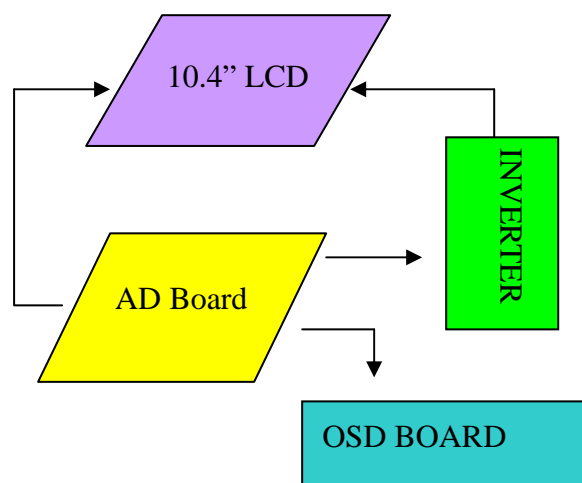

MODEL NO. : LM-1053

□ SPECIFICATION □

DISPLAY SCREEN	SIZE	10.4 INCH
	Active Area	211.2(W)x158.4 mm(H)
	ELEMENT	COLOR TFT LCD
	RESOLUTION	800 x 600
	DOT PITCH	0.264 (W) x 0.264 (H)mm
◆ POWER SOURCE	DC 12V	
◆ POWER CONSUMPTION	3.3W Typ.	
◆ OPERATING TEMPERATURE	0°C ~ 50°C	
◆ STORAGE TEMPERATURE	-20°C ~ 60°C	
◆ BRIGHTNESS	230 cd/m ²	
◆ CONTRAST	500 : 1	
◆ OPTICAL RISE TIME/FALL TIME	10/25 Typ.	
◆ VIEWING ANGLE	Vertical +35° /-65° , Horizontal : ± 60°	
◆ PC INPUT	RGB Analogue Input 15Pin D-sub x 1	
◆ VIDEO INPUT	1Vpp 75 Ω , RCA x 1,S-Video x 1.	
◆ PLUG & PLAY	VESA DDC2B	
◆ GREEN FUNCTION	VESA DPMS	
◆ OSD CONTROL FUNCTION	Brightness, Contrast, Color, Volume, Mute	
◆ LCD SCREEN	285.0 x 165.0 x 39.0 (mm)	
◆ WEIGHT	280 ±10g	

□ CONNECTION □

VGA SUPPORT MODE

Resolution	Horiz. Freq.(KHz)	Vert. Freq.(Hz)	Polarity
640X350	31.46	70	+/-
	37.86	85	+/-
720X350	31.46	70	+/-
	37.86	85	+/-
640X400	31.46	70	-/+
	37.93	85	-/+
	24.82	56	-/+
720X400	31.46	70	-/+
	37.86	85	-/+
640X480	31.46	59.9	-/-
	35.00	66.6	+/-
	37.86	72.8	-/-
	37.50	75.0	-/-
	43.27	85.0	-/-
800X600	35.15	56.2	+/+
	37.87	60.3	+/+
	48.07	72.2	+/+
	46.87	75.0	+/+
	44.40	70.0	+/+
	53.67	85.0	+/+
832X624	49.72	74.5	-/-
1024X768	48.36	60.0	-/-
	56.47	70.1	-/-
	58.08	72.9	
	60.02	75.0	+/+
	68.68	84.9	+/+
1152X864	54.90	60.0	
	64.19	70.2	+/+
	67.50	75.0	-/-
	76.30	80.0	
	77.09	84.9	
1280X1024	64.60	59.9	+/+
	63.98	60.0	-/-
	74.40	59.3	
	78.72	74.0	
	79.97	75.0	