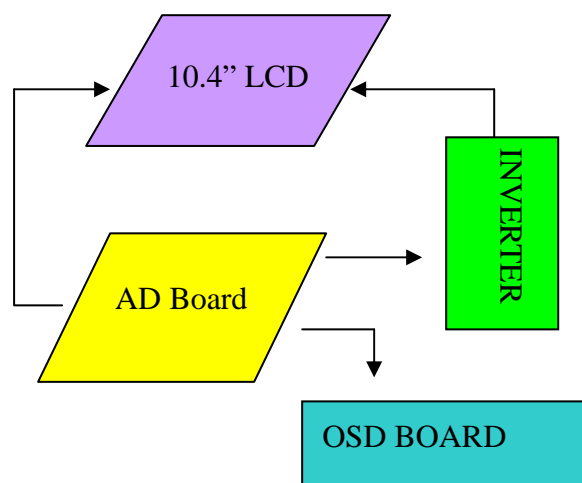

MODEL NO. : LM-1054

□ SPECIFICATION □

DISPLAY SCREEN	SIZE	10.4 INCH
	Active Area	211.2(W)x158.4 mm(H)
	ELEMENT	COLOR TFT LCD
	RESOLUTION	800 x 600
	DOT PITCH	0.264 (W) x 0.264 (H)mm
◆ POWER SOURCE	DC 12V	
◆ POWER CONSUMPTION	10W Typ.	
◆ OPERATING TEMPERATURE	0°C ~ 50°C	
◆ STORAGE TEMPERATURE	-20°C ~ 60°C	
◆ BRIGHTNESS	230 cd/m ²	
◆ CONTRAST	500 : 1	
◆ OPTICAL RISE TIME/FALL TIME	10/25 Typ.	
◆ VIEWING ANGLE	Vertical +35° /-65° , Horizontal : ± 60°	
◆ PC INPUT	RGB Analogue Input 15Pin D-sub x 1	
◆ VIDEO INPUT	1Vpp 75 Ω , RCA x 1,S-Video x 1.	
◆ PLUG & PLAY	VESA DDC2B	
◆ GREEN FUNCTION	VESA DPMS	
◆ OSD CONTROL FUNCTION	Brightness, Contrast, Color, Volume, Mute	
◆ LCD SCREEN	285.0 x 165.0 x 39.0 (mm)	
◆ WEIGHT	280 ±10g	

□ CONNECTION □

VGA SUPPORT MODE

Resolution	Horiz. Freq.(KHz)	Vert. Freq.(Hz)	Polarity
640X350	31.46	70	+/-
	37.86	85	+/-
720X350	31.46	70	+/-
	37.86	85	+/-
640X400	31.46	70	-/+
	37.93	85	-/+
	24.82	56	-/+
720X400	31.46	70	-/+
	37.86	85	-/+
640X480	31.46	59.9	-/-
	35.00	66.6	+/-
	37.86	72.8	-/-
	37.50	75.0	-/-
	43.27	85.0	-/-
800X600	35.15	56.2	+/+
	37.87	60.3	+/+
	48.07	72.2	+/+
	46.87	75.0	+/+
	44.40	70.0	+/+
	53.67	85.0	+/+
832X624	49.72	74.5	-/-
1024X768	48.36	60.0	-/-
	56.47	70.1	-/-
	58.08	72.9	
	60.02	75.0	+/+
	68.68	84.9	+/+
1152X864	54.90	60.0	
	64.19	70.2	+/+
	67.50	75.0	-/-
	76.30	80.0	
	77.09	84.9	
1280X1024	64.60	59.9	+/+
	63.98	60.0	-/-
	74.40	59.3	
	78.72	74.0	
	79.97	75.0	