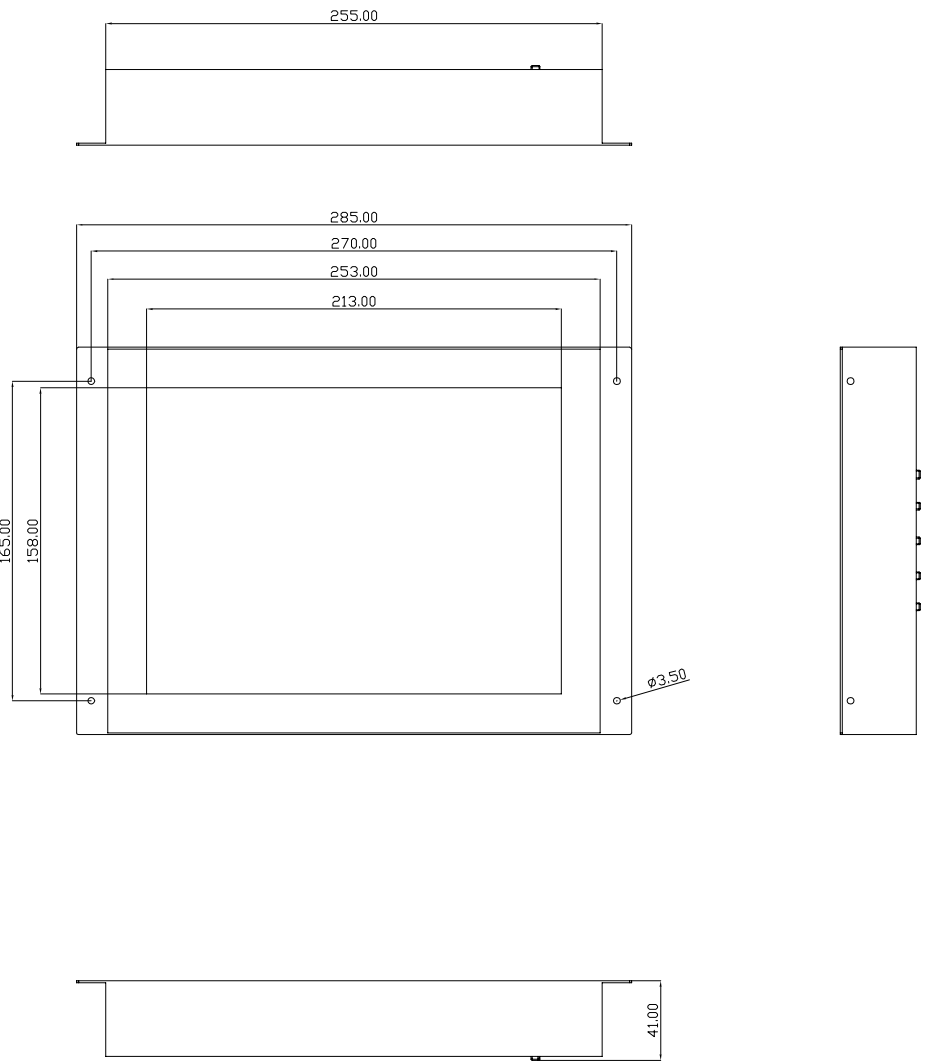

MODEL NO. : LM-1053H

□ SPECIFICATION □

DISPLAY SCREEN	SIZE	10.4 INCH
	Active Area	211.2(W)x158.4 mm(H)
	ELEMENT	COLOR TFT LCD
	RESOLUTION	800 x 600
	DOT PITCH	0.264 (W) x 0.264 (H)mm
◆ POWER SOURCE	DC 12V	
◆ POWER CONSUMPTION	3.3W Typ.	
◆ OPERATING TEMPERATURE	0°C ~ 50°C	
◆ STORAGE TEMPERATURE	-20°C ~ 60°C	
◆ BRIGHTNESS	230 cd/m ²	
◆ CONTRAST	500 : 1	
◆ OPTICAL RISE TIME/FALL TIME	10/25 Typ.	
◆ VIEWING ANGLE	Vertical +35° /-65° , Horizontal : ± 60°	
◆ PC INPUT	RGB Analogue Input 15Pin D-sub x 1	
◆ VIDEO INPUT	1Vpp 75 Ω , RCA x 1,S-Video x 1.	
◆ PLUG & PLAY	VESA DDC2B	
◆ GREEN FUNCTION	VESA DPMS	
◆ OSD CONTROL FUNCTION	Brightness, Contrast, Color, Volume, Mute	
◆ LCD SCREEN	285.0 x 165.0 x 39.0 (mm)	
◆ WEIGHT	280 ±10g	

□ CONNECTION □

VGA SUPPORT MODE

Resolution	Horiz. Freq.(KHz)	Vert. Freq.(Hz)	Polarity
640X350	31.46	70	+/-
	37.86	85	+/-
720X350	31.46	70	+/-
	37.86	85	+/-
640X400	31.46	70	-/+
	37.93	85	-/+
	24.82	56	-/+
720X400	31.46	70	-/+
	37.86	85	-/+
640X480	31.46	59.9	-/-
	35.00	66.6	+/-
	37.86	72.8	-/-
	37.50	75.0	-/-
	43.27	85.0	-/-
800X600	35.15	56.2	+/+
	37.87	60.3	+/+
	48.07	72.2	+/+
	46.87	75.0	+/+
	44.40	70.0	+/+
	53.67	85.0	+/+
832X624	49.72	74.5	-/-
1024X768	48.36	60.0	-/-
	56.47	70.1	-/-
	58.08	72.9	
	60.02	75.0	+/+
	68.68	84.9	+/+
1152X864	54.90	60.0	
	64.19	70.2	+/+
	67.50	75.0	-/-
	76.30	80.0	
	77.09	84.9	
1280X1024	64.60	59.9	+/+
	63.98	60.0	-/-
	74.40	59.3	
	78.72	74.0	
	79.97	75.0	

REVISION				
ISSUE	ZONE	DESCRIPTION	DATE	REVISER

VIEWTEK[®]
LEE MING INDUSTRIAL CO.,LTD

MODEL NO.	PARTS NO.	DWG.DATE	MATERIAL	UNIT	PARTS NAME		
LM-1053H		2006/08/02		mm	Line Drawing		
CHECKED	APPROVED	REV.DATE	SCALE	REV	FILE NO.	DRAWING NO.	
			FREE				