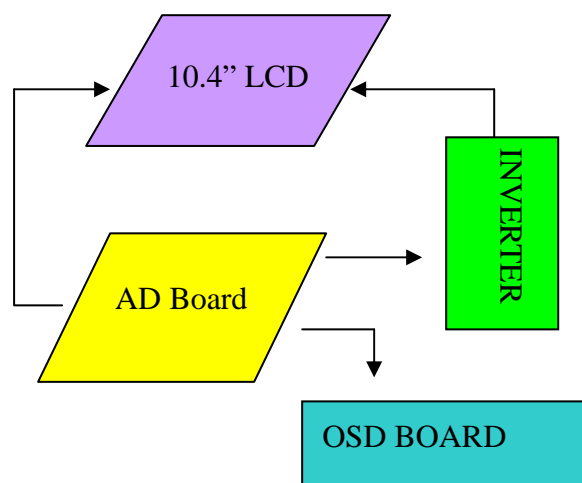

MODEL NO. : LM-1053H

□ SPECIFICATION □

DISPLAY SCREEN	SIZE	10.4 INCH
	Active Area	211.2(W)x158.4 mm(H)
	ELEMENT	COLOR TFT LCD
	RESOLUTION	800 x 600
	DOT PITCH	0.264 (W) x 0.264 (H)mm
◆ POWER SOURCE	DC 12V	
◆ POWER CONSUMPTION	3.3W Typ.	
◆ OPERATING TEMPERATURE	0°C ~ 50°C	
◆ STORAGE TEMPERATURE	-20°C ~ 60°C	
◆ BRIGHTNESS	230 cd/m ²	
◆ CONTRAST	500 : 1	
◆ OPTICAL RISE TIME/FALL TIME	10/25 Typ.	
◆ VIEWING ANGLE	Vertical +35° /-65° , Horizontal : ± 60°	
◆ PC INPUT	RGB Analogue Input 15Pin D-sub x 1	
◆ VIDEO INPUT	1Vpp 75 Ω , RCA x 1,S-Video x 1.	
◆ PLUG & PLAY	VESA DDC2B	
◆ GREEN FUNCTION	VESA DPMS	
◆ OSD CONTROL FUNCTION	Brightness, Contrast, Color, Volume, Mute	
◆ LCD SCREEN	285.0 x 165.0 x 39.0 (mm)	
◆ WEIGHT	280 ±10g	

□ CONNECTION □

VGA SUPPORT MODE

Resolution	Horiz. Freq.(KHz)	Vert. Freq.(Hz)	Polarity
640X350	31.46	70	+/-
	37.86	85	+/-
720X350	31.46	70	+/-
	37.86	85	+/-
640X400	31.46	70	-/+
	37.93	85	-/+
	24.82	56	-/+
720X400	31.46	70	-/+
	37.86	85	-/+
640X480	31.46	59.9	-/-
	35.00	66.6	+/-
	37.86	72.8	-/-
	37.50	75.0	-/-
	43.27	85.0	-/-
800X600	35.15	56.2	+/+
	37.87	60.3	+/+
	48.07	72.2	+/+
	46.87	75.0	+/+
	44.40	70.0	+/+
	53.67	85.0	+/+
832X624	49.72	74.5	-/-
1024X768	48.36	60.0	-/-
	56.47	70.1	-/-
	58.08	72.9	
	60.02	75.0	+/+
	68.68	84.9	+/+
1152X864	54.90	60.0	
	64.19	70.2	+/+
	67.50	75.0	-/-
	76.30	80.0	
	77.09	84.9	
1280X1024	64.60	59.9	+/+
	63.98	60.0	-/-
	74.40	59.3	
	78.72	74.0	
	79.97	75.0	

REVISION				
ISSUE	ZONE	DESCRIPTION	DATE	REVISER

VIEWTEK[®]
LEE MING INDUSTRIAL CO.,LTD

MODEL NO.	PARTS NO.	DWG.DATE	MATERIAL	UNIT	PARTS NAME		
LM-1053H		2006/08/02		mm	Line Drawing		
CHECKED	APPROVED	REV.DATE	SCALE	REV	FILE NO.	DRAWING NO.	
			FREE				