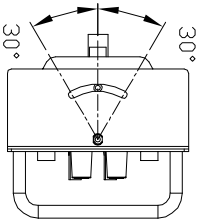

MODEL NO. : LRM-4521

SPECIFICATION

DISPLAY SCREEN	SIZE	4 INCHES (10cm)	
	ACTIVE AREA	82.1(W) x 61.8 (H)	
	ELEMENT	COLOR TFT LCD	
	RESOLUTION	480(W)X234(H)	
VIDEO SYSTEM	NTSC or PAL	System	
NTSC	f_H : 15.75 KHz	PAL	f_H : 15.625 KHz
	f_V : 60 Hz		f_V : 50 Hz
	f_C : 3.58 MHz		f_C : 4.43 MHz
POWER SOURCE	DC 12V		
RANGE OF OPERATING VOLTAGE	DC 9 ~ DC 13V		
VIEWING ANGEL	L/R:45 ° Top:10 ° Down:30 °		
CONTRAST RATIO	150 : 1		
BRIGHTNESS	250 cd/m ²		
POWER CONSUMPTION	5W Max.		
OPERATING TEMPERATURE	0 ~ 60		
STORAGE TEMPERATURE	-20 ~ 80		
OPERATING HUMIDITY	85% RH		
STORAGE HUMIDITY	85% RH		
OVERALL DIM.	489.0(W) x 87.88(H) X 61.00 (D)		
WEIGHT	3.2 kg		

FEATURES

1. 4" X 4 LCD Screens
2. 2 VIDEO INPUTS
3. 1 VIDEO OUTPUT
4. Low Power Consumption.

REVISION			
ISSUE ZONE	DESCRIPTION	DATE	REVISER

1	2	3	4	5	6	7	8
VIEWTEK [®]							
LEE MING INDUSTRIAL CO.,LTD							
MODEL NO.		PARTS NO.		DWG. DATE		PARTS NAME	
LRM-4521				2008/05/27		4"LCD X 4	
DESIGN		CHECKED		APPROVED		REV	
SCALE		REV. DATE				FILE NO.	
						DRAWING NO.	