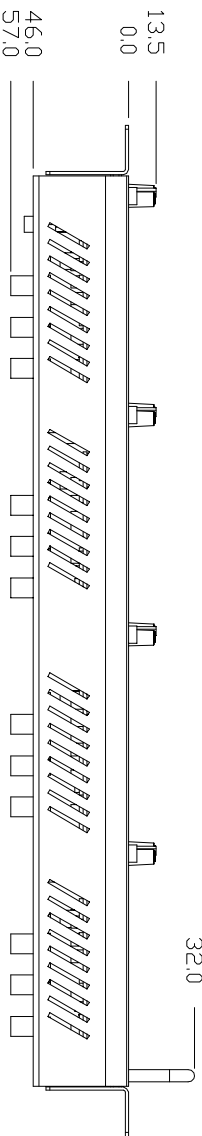

MODEL NO. : LRM-4521

SPECIFICATION

DISPLAY SCREEN	SIZE	4 INCHES (10cm)	
	ACTIVE AREA	82.1(W) x 61.8 (H)	
	ELEMENT	COLOR TFT LCD	
	RESOLUTION	480(W)X234(H)	
VIDEO SYSTEM	NTSC or PAL	System	
NTSC	f_H : 15.75 KHz	PAL	f_H : 15.625 KHz
	f_V : 60 Hz		f_V : 50 Hz
	f_C : 3.58 MHz		f_C : 4.43 MHz
POWER SOURCE	DC 12V		
RANGE OF OPERATING VOLTAGE	DC 9 ~ DC 13V		
VIEWING ANGEL	L/R:45 ° Top:10 ° Down:30 °		
CONTRAST RATIO	150 : 1		
BRIGHTNESS	250 cd/m ²		
POWER CONSUMPTION	5W Max.		
OPERATING TEMPERATURE	0 ~ 60		
STORAGE TEMPERATURE	-20 ~ 80		
OPERATING HUMIDITY	85% RH		
STORAGE HUMIDITY	85% RH		
OVERALL DIM.	489.0(W) x 87.88(H) X 61.00 (D)		
WEIGHT	3.2 kg		

FEATURES

1. 4" X 4 LCD Screens
2. 2 VIDEO INPUTS
3. 1 VIDEO OUTPUT
4. Low Power Consumption.

REVISION			
ISSUE ZONE	DESCRIPTION	DATE	REVISER

1	2	3	4	5	6	7	8
VIEWTEK [®]							
LEE MING INDUSTRIAL CO.,LTD							
MODEL NO.		PARTS NO.		DWG. DATE		PARTS NAME	
LRM-4521				2008/05/27		4"LCD X 4	
DESIGN		CHECKED		APPROVED		REV	
SCALE		REV. DATE				FILE NO.	
						DRAWING NO.	