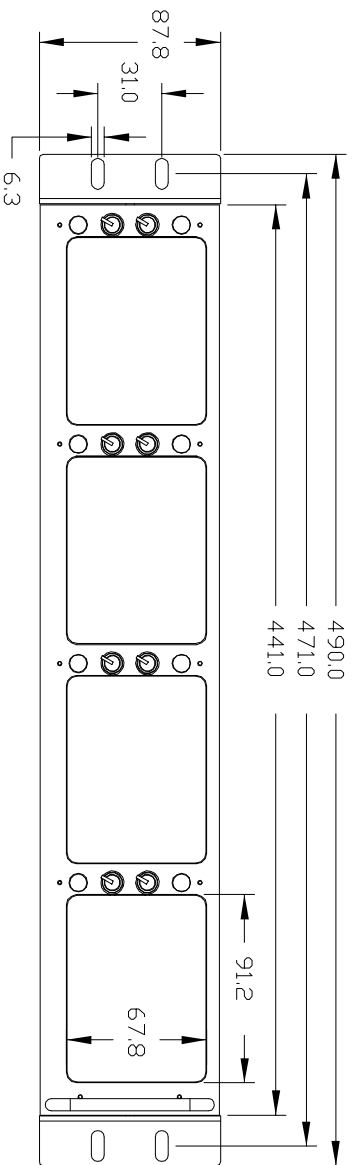

MODEL NO. : LRM-4521

SPECIFICATION

DISPLAY SCREEN	SIZE	4 INCHES (10cm)	
	ACTIVE AREA	82.1(W) x 61.8 (H)	
	ELEMENT	COLOR TFT LCD	
	RESOLUTION	480(W)X234(H)	
VIDEO SYSTEM	NTSC or PAL	System	
NTSC	f_H : 15.75 KHz	PAL	f_H : 15.625 KHz
	f_V : 60 Hz		f_V : 50 Hz
	f_C : 3.58 MHz		f_C : 4.43 MHz
POWER SOURCE	DC 12V		
RANGE OF OPERATING VOLTAGE	DC 9 ~ DC 13V		
VIEWING ANGEL	L/R:45 ° Top:10 ° Down:30 °		
CONTRAST RATIO	150 : 1		
BRIGHTNESS	250 cd/m ²		
POWER CONSUMPTION	5W Max.		
OPERATING TEMPERATURE	0 ~ 60		
STORAGE TEMPERATURE	-20 ~ 80		
OPERATING HUMIDITY	85% RH		
STORAGE HUMIDITY	85% RH		
OVERALL DIM.	489.0(W) x 87.88(H) X 61.00 (D)		
WEIGHT	3.2 kg		

FEATURES

1. 4" X 4 LCD Screens
2. 2 VIDEO INPUTS
3. 1 VIDEO OUTPUT
4. Low Power Consumption.

REVISION			
ISSUE ZONE	DESCRIPTION	DATE	REVISER

1	2	3	4	5	6	7	8
VIEWTEK [®]							
LEE MING INDUSTRIAL CO.,LTD							
MODEL NO.		PARTS NO.		DWG. DATE		PARTS NAME	
LRM-4521				2008/05/27		4"LCD X 4	
DESIGN		CHECKED		APPROVED		REV	
SCALE		REV. DATE				FILE NO.	
						DRAWING NO.	