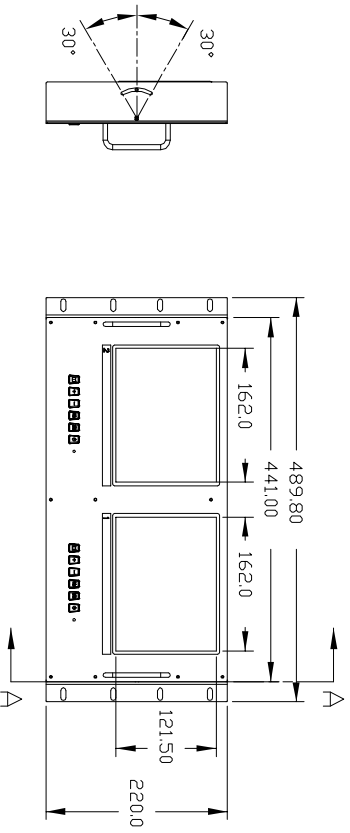

MODEL NO. : LRM-8521

□ SPECIFICATION □

◆ DISPLAY SCREEN	LCD SIZE 8" INCH (DIGITAL) ACTIVE AREA 162(W) X 121.5(D) mm ELEMENT COLOR TFT LCD RESOLUTION 800 X3(RGB)X 600 DOT PITCH 0.0675(W) X 0.2025(H) NTSC & PAL Dual System
◆ VIDEO SYSTEM	
◆ BACKLIGHT POWER CONSUMPTION	1.782W
◆ POWER SOURCE	DC 12V/24V
◆ POWER CONSUMPTION	780mA , 9.4W / 400mA , 9.6W
◆ OPERATING TEMPERATURE	-30°C ~ 85°C
◆ STORAGE TEMPERATURE	-40°C ~ 95°C
◆ OPERATE TEMPERATURE & HUMIDITY	+60°C , 90%
◆ BRIGHTNESS	350 cd/m ²
◆ CONTRAST	500:1
◆ RESPONSE TIME	10 msec (Tr)
◆ VIEWING ANGEL	L/R: 70°/70°, TOP: 50°, Bottom: 70°
◆ PC INPUT	RGB Analogue Input 15 Pin D-sub x 1
◆ VIDEO INPUT	1 VP-P 75Ω RCA x 2 , S-Video x 1
◆ OSD CONTROL FUNCTION	Volume , Brightness , Contrast, Sharpness , Color,Hue
◆ LCD SCREEN	162.0 x 121.50 x 6.30 mm
◆ OVERALL DIMENSION	489.00(W) x 220.00 (H) X 51.00 (D) (mm)
◆ WEIGHT	3000 g

□ FEATURES □

1. 8" X 2 LCD Screens
2. 2 VIDEO RCA INPUTS
3. 1 VIDEO RCA OUTPUT
4. Low Power Consumption.

REVISION			
ISSUE ZONE	DESCRIPTION	DATE	REVISER

VIEWTEK®
LEE MING INDUSTRIAL CO.,LTD

MODEL NO.	PARTS NO.	DWG. DATE	MATERIAL	UNIT	PARTS NAME
LRM-8521		2008/08/01		mm	8"LCD X 2
CHECKED	APPROVED	REV. DATE	SCALE	REV	FILE NO.
					DRAWING NO.

1 2 3 4 5 6 7 8

VGA SUPPORT MODE

Resolution	Horiz. Freq.(KHz)	Vert. Freq.(Hz)	Polarity
640X350	31.46	70	+/-
	37.86	85	+/-
720X350	31.46	70	+/-
	37.86	85	+/-
640X400	31.46	70	-/+
	37.93	85	-/+
	24.82	56	-/+
720X400	31.46	70	-/+
	37.86	85	-/+
640X480	31.46	59.9	-/-
	35.00	66.6	+/-
	37.86	72.8	-/-
	37.50	75.0	-/-
	43.27	85.0	-/-
800X600	35.15	56.2	+/+
	37.87	60.3	+/+
	48.07	72.2	+/+
	46.87	75.0	+/+
	44.40	70.0	+/+
	53.67	85.0	+/+
832X624	49.72	74.5	-/-
1024X768	48.36	60.0	-/-
	56.47	70.1	-/-
	58.08	72.9	
	60.02	75.0	+/+
	68.68	84.9	+/+
1152X864	54.90	60.0	
	64.19	70.2	+/+
	67.50	75.0	-/-
	76.30	80.0	
	77.09	84.9	
1280X1024	64.60	59.9	+/+
	63.98	60.0	-/-
	74.40	59.3	
	78.72	74.0	
	79.97	75.0	