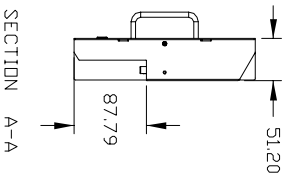

MODEL NO. : LRM-8521

□ SPECIFICATION □

◆ DISPLAY SCREEN	LCD SIZE 8" INCH (DIGITAL) ACTIVE AREA 162(W) X 121.5(D) mm ELEMENT COLOR TFT LCD RESOLUTION 800 X3(RGB)X 600 DOT PITCH 0.0675(W) X 0.2025(H) NTSC & PAL Dual System
◆ VIDEO SYSTEM	
◆ BACKLIGHT POWER CONSUMPTION	1.782W
◆ POWER SOURCE	DC 12V/24V
◆ POWER CONSUMPTION	780mA , 9.4W / 400mA , 9.6W
◆ OPERATING TEMPERATURE	-30°C ~ 85°C
◆ STORAGE TEMPERATURE	-40°C ~ 95°C
◆ OPERATE TEMPERATURE & HUMIDITY	+60°C , 90%
◆ BRIGHTNESS	350 cd/m ²
◆ CONTRAST	500:1
◆ RESPONSE TIME	10 msec (Tr)
◆ VIEWING ANGEL	L/R: 70°/70°, TOP: 50°, Bottom: 70°
◆ PC INPUT	RGB Analogue Input 15 Pin D-sub x 1
◆ VIDEO INPUT	1 VP-P 75Ω RCA x 2 , S-Video x 1
◆ OSD CONTROL FUNCTION	Volume , Brightness , Contrast, Sharpness , Color,Hue
◆ LCD SCREEN	162.0 x 121.50 x 6.30 mm
◆ OVERALL DIMENSION	489.00(W) x 220.00 (H) X 51.00 (D) (mm)
◆ WEIGHT	3000 g

□ FEATURES □

1. 8" X 2 LCD Screens
2. 2 VIDEO RCA INPUTS
3. 1 VIDEO RCA OUTPUT
4. Low Power Consumption.

REVISION			
ISSUE ZONE	DESCRIPTION	DATE	REVISER

VIEWTEK®
LEE MING INDUSTRIAL CO.,LTD

MODEL NO.	PARTS NO.	DWG. DATE	MATERIAL	UNIT	PARTS NAME
LRM-8521		2008/08/01		mm	8"LCD X 2
CHECKED	APPROVED	REV. DATE	SCALE	REV	FILE NO.
					DRAWING NO.