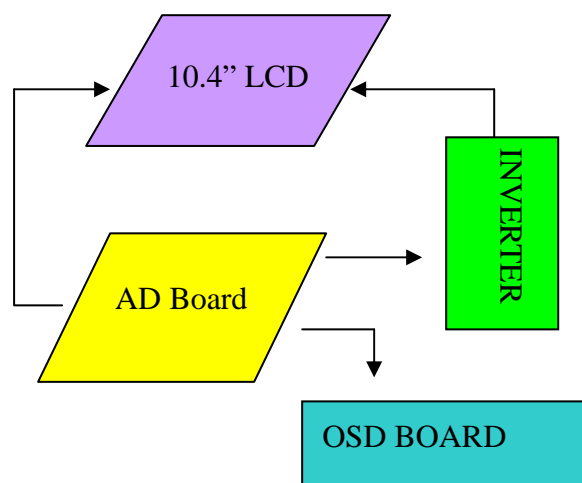

# MODEL NO. : LM-1053 B400

## □ SPECIFICATION □

DISPLAY SCREEN	SIZE	10.4 INCH
	Active Area	211.2(W)x158.4 mm(H)
	ELEMENT	COLOR TFT LCD
	RESOLUTION	800 x 600
	DOT PITCH	0.264 (W) x 0.264 (H)mm
◆ POWER SOURCE	DC 12V	
◆ POWER CONSUMPTION	3.3W Typ.	
◆ OPERATING TEMPERATURE	0°C ~ 50°C	
◆ STORAGE TEMPERATURE	-20°C ~ 60°C	
◆ BRIGHTNESS	400 cd/m <sup>2</sup>	
◆ CONTRAST	500 : 1	
◆ OPTICAL RISE TIME/FALL TIME	10/25 Typ.	
◆ VIEWING ANGLE	Vertical +35° /-65° , Horizontal : ± 60°	
◆ PC INPUT	RGB Analogue Input 15Pin D-sub x 1	
◆ VIDEO INPUT	1Vpp 75 Ω , RCA x 1,S-Video x 1.	
◆ PLUG & PLAY	VESA DDC2B	
◆ GREEN FUNCTION	VESA DPMS	
◆ OSD CONTROL FUNCTION	Brightness, Contrast, Color, Volume, Mute	
◆ LCD SCREEN	236.0 x 174.3 x 5.6 (mm)	
◆ WEIGHT	280 ±10g	

## □ CONNECTION □

**VGA SUPPORT MODE** 

Resolution	Horiz. Freq.(KHz)	Vert. Freq.(Hz)	Polarity
640X350	31.46	70	+/-
	37.86	85	+/-
720X350	31.46	70	+/-
	37.86	85	+/-
640X400	31.46	70	-/+
	37.93	85	-/+
	24.82	56	-/+
720X400	31.46	70	-/+
	37.86	85	-/+
640X480	31.46	59.9	-/-
	35.00	66.6	+/-
	37.86	72.8	-/-
	37.50	75.0	-/-
	43.27	85.0	-/-
800X600	35.15	56.2	+/+
	37.87	60.3	+/+
	48.07	72.2	+/+
	46.87	75.0	+/+
	44.40	70.0	+/+
	53.67	85.0	+/+
832X624	49.72	74.5	-/-
1024X768	48.36	60.0	-/-
	56.47	70.1	-/-
	58.08	72.9	
	60.02	75.0	+/+
	68.68	84.9	+/+
1152X864	54.90	60.0	
	64.19	70.2	+/+
	67.50	75.0	-/-
	76.30	80.0	
	77.09	84.9	
1280X1024	64.60	59.9	+/+
	63.98	60.0	-/-
	74.40	59.3	
	78.72	74.0	
	79.97	75.0	