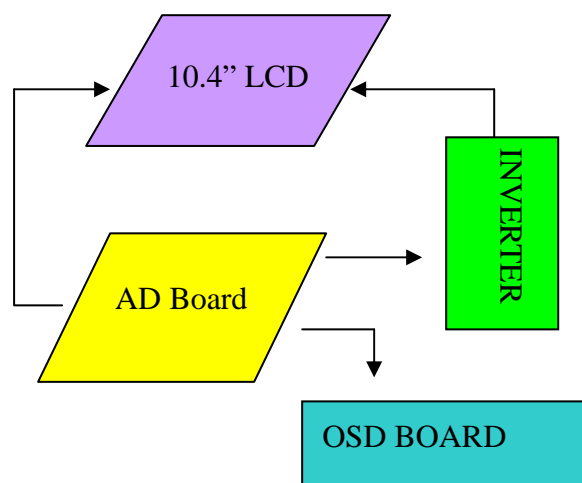

MODEL NO. : LM-1053 B400

□ SPECIFICATION □

DISPLAY SCREEN	SIZE	10.4 INCH
	Active Area	211.2(W)x158.4 mm(H)
	ELEMENT	COLOR TFT LCD
	RESOLUTION	800 x 600
	DOT PITCH	0.264 (W) x 0.264 (H)mm
◆ POWER SOURCE	DC 12V	
◆ POWER CONSUMPTION	3.3W Typ.	
◆ OPERATING TEMPERATURE	0°C ~ 50°C	
◆ STORAGE TEMPERATURE	-20°C ~ 60°C	
◆ BRIGHTNESS	400 cd/m²	
◆ CONTRAST	500 : 1	
◆ OPTICAL RISE TIME/FALL TIME	10/25 Typ.	
◆ VIEWING ANGLE	Vertical +35° /-65° , Horizontal : ± 60°	
◆ PC INPUT	RGB Analogue Input 15Pin D-sub x 1	
◆ VIDEO INPUT	1Vpp 75 Ω , RCA x 1,S-Video x 1.	
◆ PLUG & PLAY	VESA DDC2B	
◆ GREEN FUNCTION	VESA DPMS	
◆ OSD CONTROL FUNCTION	Brightness, Contrast, Color, Volume, Mute	
◆ LCD SCREEN	236.0 x 174.3 x 5.6 (mm)	
◆ WEIGHT	280 ±10g	

□ CONNECTION □