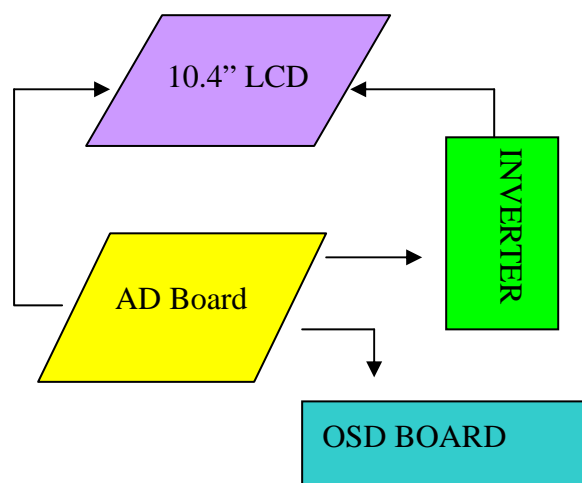

# MODEL NO. : LM-1053 B600

## □ SPECIFICATION □

DISPLAY SCREEN	SIZE	10.4 INCH
	Active Area	211.2(W)x158.4 mm(H)
	ELEMENT	COLOR TFT LCD
	RESOLUTION	800 x 600
	DOT PITCH	0.264 (W) x 0.264 (H)mm
◆ POWER SOURCE	DC 12V	
◆ POWER CONSUMPTION	3.3W Typ.	
◆ OPERATING TEMPERATURE	0°C ~ 50°C	
◆ STORAGE TEMPERATURE	-20°C ~ 60°C	
◆ BRIGHTNESS	600 cd/m <sup>2</sup>	
◆ CONTRAST	500 : 1	
◆ OPTICAL RISE TIME/FALL TIME	10/25 Typ.	
◆ VIEWING ANGLE	Vertical +35° /-65° , Horizontal : ± 60°	
◆ PC INPUT	RGB Analogue Input 15Pin D-sub x 1	
◆ VIDEO INPUT	1Vpp 75 Ω , RCA x 1,S-Video x 1.	
◆ PLUG & PLAY	VESA DDC2B	
◆ GREEN FUNCTION	VESA DPMS	
◆ OSD CONTROL FUNCTION	Brightness, Contrast, Color, Volume, Mute	
◆ LCD SCREEN	285.0 x 165.0 x 39.0 (mm)	
◆ WEIGHT	280 ±10g	

## □ CONNECTION □

**VGA SUPPORT MODE** 

Resolution	Horiz. Freq.(KHz)	Vert. Freq.(Hz)	Polarity
640X350	31.46	70	+/-
	37.86	85	+/-
720X350	31.46	70	+/-
	37.86	85	+/-
640X400	31.46	70	-/+
	37.93	85	-/+
	24.82	56	-/+
720X400	31.46	70	-/+
	37.86	85	-/+
640X480	31.46	59.9	-/-
	35.00	66.6	+/-
	37.86	72.8	-/-
	37.50	75.0	-/-
	43.27	85.0	-/-
800X600	35.15	56.2	+/+
	37.87	60.3	+/+
	48.07	72.2	+/+
	46.87	75.0	+/+
	44.40	70.0	+/+
	53.67	85.0	+/+
832X624	49.72	74.5	-/-
1024X768	48.36	60.0	-/-
	56.47	70.1	-/-
	58.08	72.9	
	60.02	75.0	+/+
	68.68	84.9	+/+
1152X864	54.90	60.0	
	64.19	70.2	+/+
	67.50	75.0	-/-
	76.30	80.0	
	77.09	84.9	
1280X1024	64.60	59.9	+/+
	63.98	60.0	-/-
	74.40	59.3	
	78.72	74.0	
	79.97	75.0	

REVISION				
ISSUE	ZONE	DESCRIPTION	DATE	REVISER

VIEWTEK<sup>®</sup>  
LEE MING INDUSTRIAL CO.,LTD

MODEL NO.	PARTS NO.	DWG.DATE	MATERIAL	UNIT	PARTS NAME		
LM-1053B600		2006/08/02		mm	Line Drawing"		
CHECKED	APPROVED	REV.DATE	SCALE	REV	FILE NO.	DRAWING NO.	
			FREE				