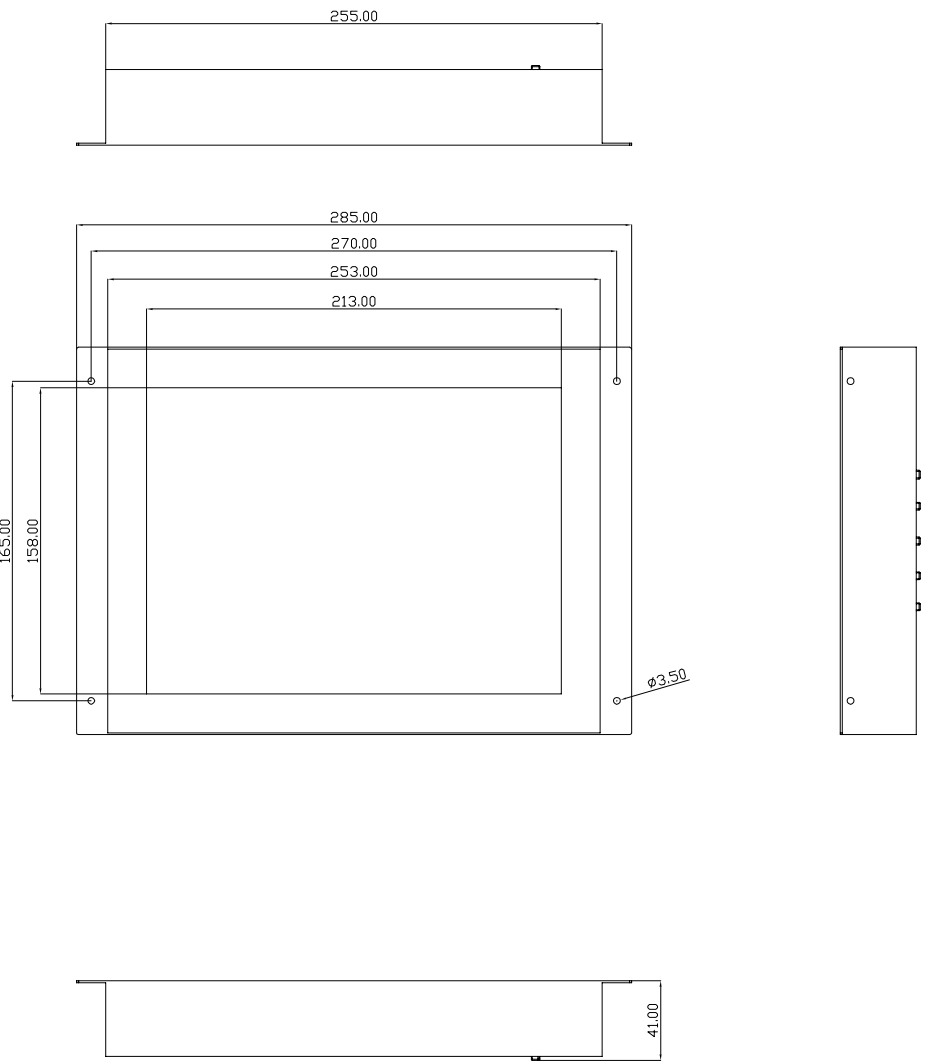

# MODEL NO. : LM-1053 B600

## □ SPECIFICATION □

DISPLAY SCREEN	SIZE	10.4 INCH
	Active Area	211.2(W)x158.4 mm(H)
	ELEMENT	COLOR TFT LCD
	RESOLUTION	800 x 600
	DOT PITCH	0.264 (W) x 0.264 (H)mm
◆ POWER SOURCE	DC 12V	
◆ POWER CONSUMPTION	3.3W Typ.	
◆ OPERATING TEMPERATURE	0°C ~ 50°C	
◆ STORAGE TEMPERATURE	-20°C ~ 60°C	
◆ BRIGHTNESS	600 cd/m <sup>2</sup>	
◆ CONTRAST	500 : 1	
◆ OPTICAL RISE TIME/FALL TIME	10/25 Typ.	
◆ VIEWING ANGLE	Vertical +35° /-65° , Horizontal : ± 60°	
◆ PC INPUT	RGB Analogue Input 15Pin D-sub x 1	
◆ VIDEO INPUT	1Vpp 75 Ω , RCA x 1,S-Video x 1.	
◆ PLUG & PLAY	VESA DDC2B	
◆ GREEN FUNCTION	VESA DPMS	
◆ OSD CONTROL FUNCTION	Brightness, Contrast, Color, Volume, Mute	
◆ LCD SCREEN	285.0 x 165.0 x 39.0 (mm)	
◆ WEIGHT	280 ±10g	

## □ CONNECTION □

**VGA SUPPORT MODE** 

Resolution	Horiz. Freq.(KHz)	Vert. Freq.(Hz)	Polarity
640X350	31.46	70	+/-
	37.86	85	+/-
720X350	31.46	70	+/-
	37.86	85	+/-
640X400	31.46	70	-/+
	37.93	85	-/+
	24.82	56	-/+
720X400	31.46	70	-/+
	37.86	85	-/+
640X480	31.46	59.9	-/-
	35.00	66.6	+/-
	37.86	72.8	-/-
	37.50	75.0	-/-
	43.27	85.0	-/-
800X600	35.15	56.2	+/+
	37.87	60.3	+/+
	48.07	72.2	+/+
	46.87	75.0	+/+
	44.40	70.0	+/+
	53.67	85.0	+/+
832X624	49.72	74.5	-/-
1024X768	48.36	60.0	-/-
	56.47	70.1	-/-
	58.08	72.9	
	60.02	75.0	+/+
	68.68	84.9	+/+
1152X864	54.90	60.0	
	64.19	70.2	+/+
	67.50	75.0	-/-
	76.30	80.0	
	77.09	84.9	
1280X1024	64.60	59.9	+/+
	63.98	60.0	-/-
	74.40	59.3	
	78.72	74.0	
	79.97	75.0	

REVISION				
ISSUE	ZONE	DESCRIPTION	DATE	REVISER

VIEWTEK<sup>®</sup>  
LEE MING INDUSTRIAL CO.,LTD

MODEL NO.	PARTS NO.	DWG.DATE	MATERIAL	UNIT	PARTS NAME		
LM-1053B600		2006/08/02		mm	Line Drawing"		
CHECKED	APPROVED	REV.DATE	SCALE	REV	FILE NO.	DRAWING NO.	
			FREE				